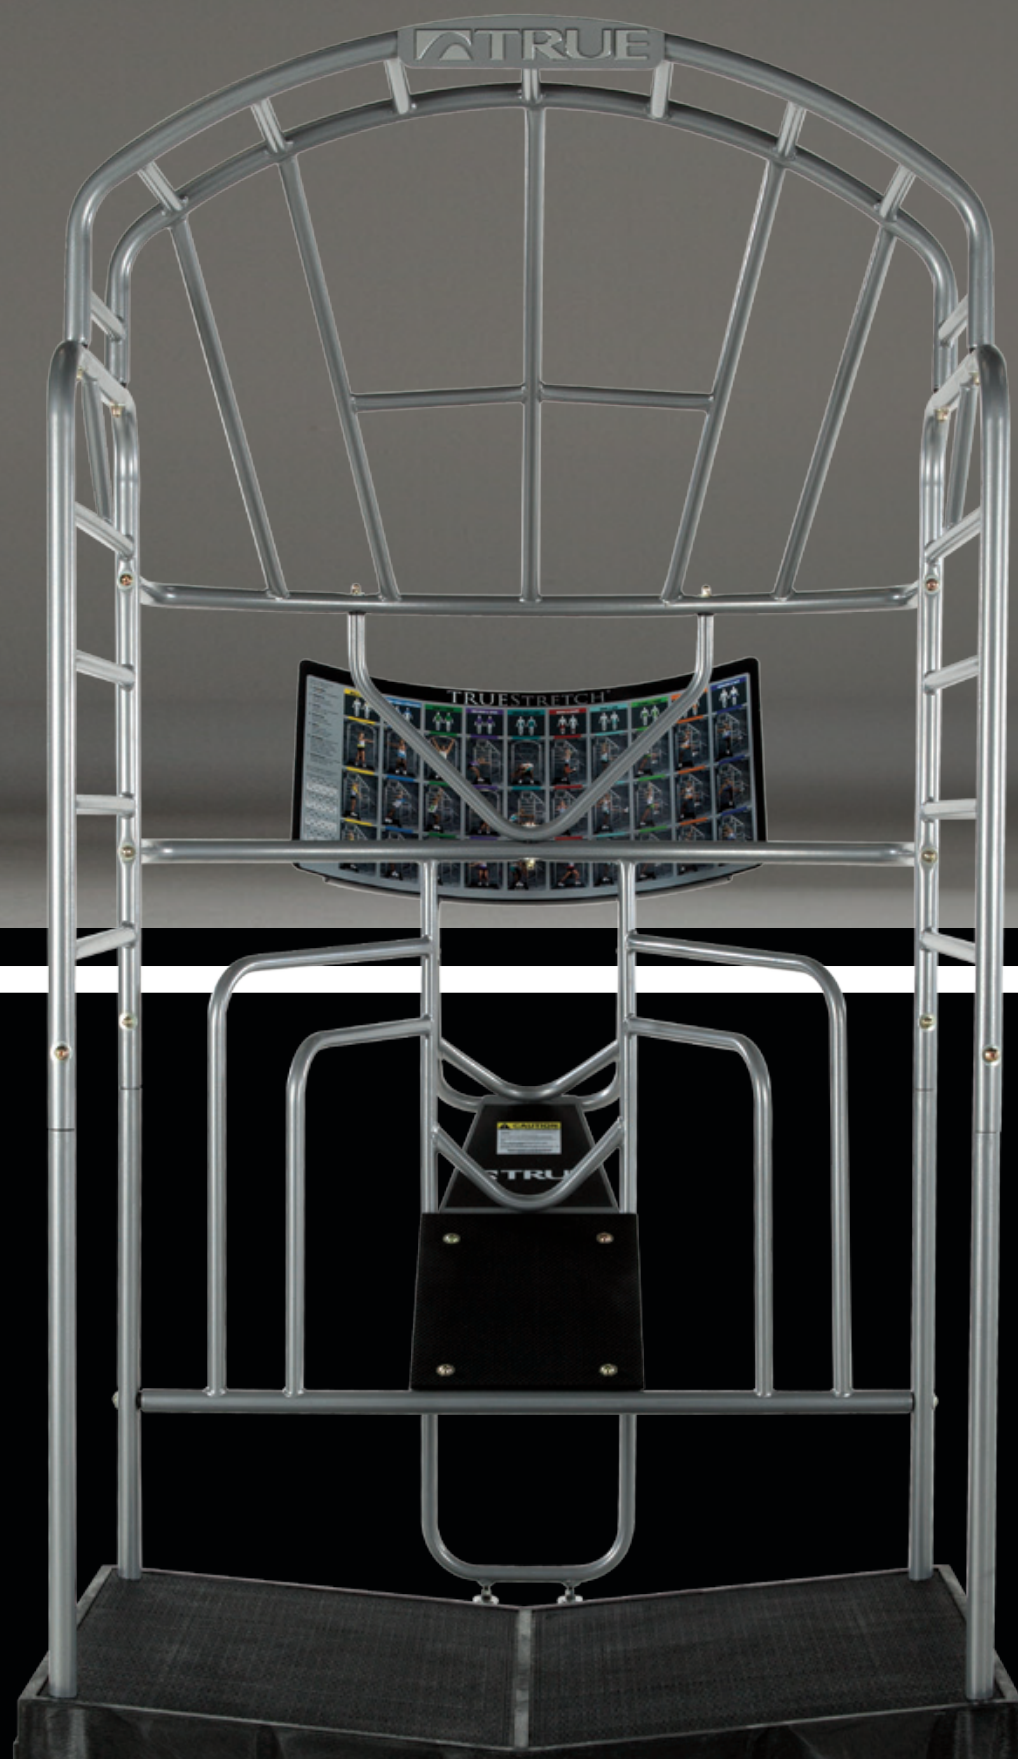

The recumbent walk-through design ensures a comfortable and smooth ride for users of all fitness levels and ages, while the upright's low step-up height ensures a safe entry. Ergonomically-designed seats are adaptable to each user, making riding a TRUE bike more comfortable than ever.

- QUIET AND SMOOTH TRUE BIKE FEEL
- LOW PROFILE DESIGN
- NUMEROUS USER SETTINGS
- COMPACT WALK-THROUGH DESIGN
- 5 CONSOLE OPTIONS\*

\* Full specifications available at [www.truefitness.com](http://www.truefitness.com)  
Subject to availability, check with your sales representative.

# TRUESTRETCH

The TRUEStretch™ was developed by internationally renowned physical therapist, Gary Gray, and is used by a number of top professional and collegiate teams as well as many professional athletes and their personal trainers. It is featured at many of the top resorts, spas and exercise facilities around the globe because the TRUEStretch is the most functional piece of equipment available for maximizing flexibility.

The TrueStretch allows the human body to achieve improved flexibility and range of motion by keeping the body in natural upright positions that enable truly functional stretching. The TRUEStretch also offers a safe, dedicated stretching area that dissuades members from using your valuable cardio and strength equipment to loosen up.