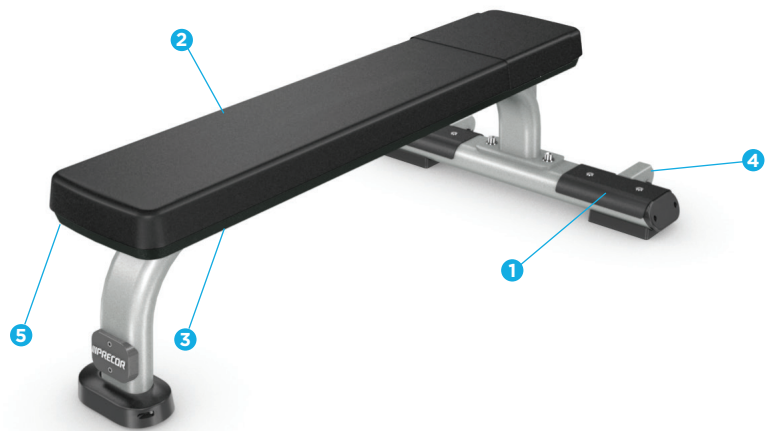

Learn More: go.precor.com/dbr0101

PRECOR
Fitness Made Personal

© 2018 Precor Incorporated.

DBR0101 Flat Bench

DISCOVERY™ SERIES BENCHES & RACKS

Product Features

1. Wear Guards

Replaceable wear guards on the rear stabilizer leg help protect the frame and provide a non-slip surface for spotters.

2. Pad Design

The pad design enhances exerciser stability while allowing for unencumbered range of motion.

3. Optimally Positioned Bench Height

The ergonomic bench height design helps exercisers stabilize the lower back, increasing core support and providing greater comfort during lifts.

4. Integrated Transport Wheels

Covered wheels make the bench easily movable and rubber feet ensure that the bench will stay in place while in use.

5. Pad Backing Plates

Injection molded pad backing plates help protect the edges from wear and tear.