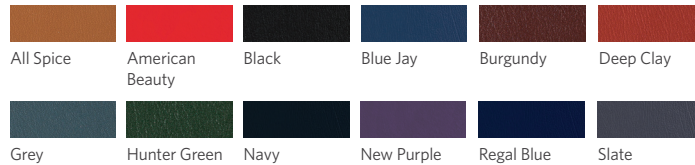

Standard Color Options

Frame

Upholstery

• Colors may vary.
• Custom colors available. Please contact a Precor Sales Representative.

Learn More: go.precor.com/dbr0113