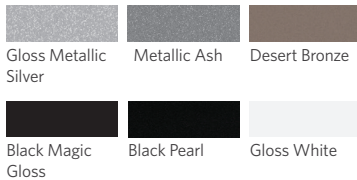

Standard Color Options

Frame

Upholstery

• Colors may vary.
• Custom colors available. Please contact a Precor Sales Representative.

Learn More: go.precor.com/dbr0113