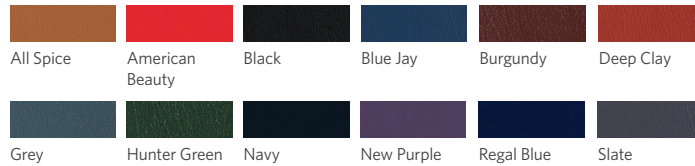

Standard Color Options

Frame

Gloss Metallic Silver Metallic Ash Desert Bronze

Black Magic Gloss Black Pearl Gloss White

Upholstery

All Spice American Beauty Black Blue Jay Burgundy Deep Clay

Grey Hunter Green Navy New Purple Regal Blue Slate

• Colors may vary.
• Custom colors available.
Please contact a Precor Sales Representative.

Learn More: go.precor.com/dbr0702

PRECOR
Fitness Made Personal