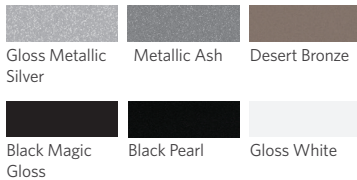

Standard Color Options

Frame

Gloss Metallic Silver Metallic Ash Desert Bronze

Black Magic Gloss Black Pearl Gloss White

Upholstery

All Spice American Beauty Black Blue Jay Burgundy Deep Clay

Grey Hunter Green Navy New Purple Regal Blue Slate